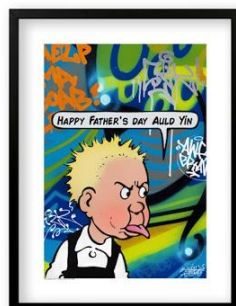

Braw Wullie Limited Edition (BW19LE)

Cheeky Wullie Limited Edition (CW19LE)

Wonder Wullie Limited Edition (WoW19LE)

Wee Wullie Limited Edition (WeW19LE)

HOLA MA PAPA!

Sizes Available	RRP (£)	Trade (£)
DELUXE framed size 65cm x 78cm	495.00	206.25
MEDIUM framed size 57cm x 70 cm	295.00	122.92
SMALL framed size 44cm x 53cm	195.00	81.25

OPEN EDITION PRINTS

**A'Body's Wullie
Open Print**

**Wee Wullie
Open Print**

Love Open Print

**Oor Wullie....Braw
Open Print**

**Wee Star
Open Print**

**Best Pals
Open Print**

**Wonder Wullie
Open Print**

**Oor Wullie and Fat Boab
Open Print**

**Braw Wullie
Open Print**

**Cheeky Wullie
Open Print**

**Father's Day
Open Print**

**Gee Wiz
Open Print**

Sizes Available	RRP (£)	Trade (£)
LARGE image size 46cm x 66cm	139.99	68.78
MEDIUM image size 35.5cm x 51cm	109.99	50.08
SMALL image size 23cm x 33cm	89.99	39.80