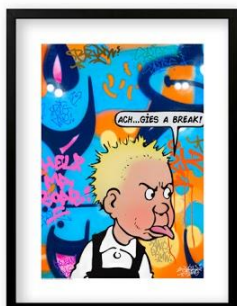

Braw Wullie Limited Edition (BW19LE)

Cheeky Wullie Limited Edition (CW19LE)

Wonder Wullie Limited Edition (WoW19LE)

Wee Wullie Limited Edition (WeW19LE)

HOLA MA PAPA!

Sizes Available	RRP (£)	Trade (£)
DELUXE framed size 65cm x 78cm	495.00	206.25
MEDIUM framed size 57cm x 70 cm	295.00	122.92
SMALL framed size 44cm x 53cm	195.00	81.25

OPEN EDITION PRINTS

**A'Body's Wullie
Open Print**

**Wee Wullie
Open Print**

Love Open Print

**Oor Wullie....Braw
Open Print**

**Wee Star
Open Print**

**Best Pals
Open Print**

**Wonder Wullie
Open Print**

**Oor Wullie and Fat Boab
Open Print**

**Braw Wullie
Open Print**

**Cheeky Wullie
Open Print**

**Father's Day
Open Print**

**Gee Wiz
Open Print**

Sizes Available	RRP (£)	Trade (£)
LARGE image size 46cm x 66cm	139.99	68.78
MEDIUM image size 35.5cm x 51cm	109.99	50.08
SMALL image size 23cm x 33cm	89.99	39.80