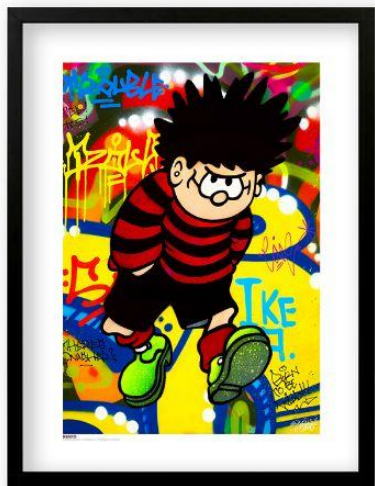

Born to be Wild
Open Print
(SL023-P003F)
Trade prices from £13.12

Nothing But Trouble
Open Print
(SI024-P003F)
Trade prices from £13.12

Born to be Wild
Canvas Print
(SI023-P004)
Trade prices from £25.28